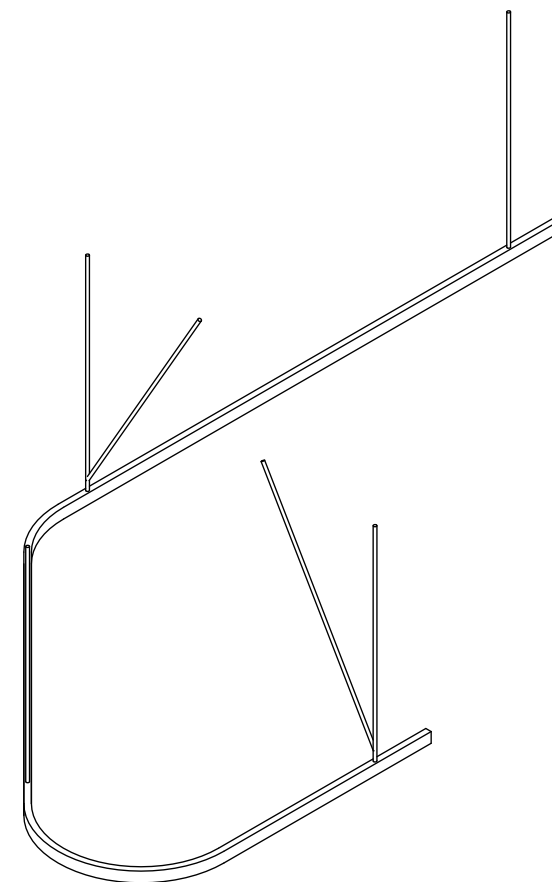

Movatrack Profile Roller Wheel and Curtain Hook
Scale 1:1

Movatrack 100 Example Configuration
Scale 1:20

© Window Treatments
218 Main South Road,
Sockburn,
Christchurch
0800 36 36 39

SHEET TITLE

MOVATRACK 100 NON ANTI-LIGATURE TRACK PROFILE

DISCLAIMER

This detail is for reference only and not to be used as a construction detail. Applications are required to be drawn by the specifier.

SCALE: **Varies**
RELEASE DATE: **01/11/2024**

SHEET NUMBER **WTMT100** REVISION **1**