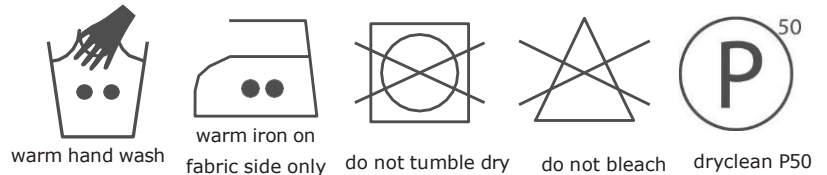

## CARE INSTRUCTIONS

Regular care will minimize need for additional cleaning. Gently vacuum with appropriate attachment. Always exercise caution when spot cleaning. Test clean on non-exposed surface. Remove hooks rings & trims before cleaning. Gently vacuum regularly with appropriate attachment. Warm hand wash. Do not bleach. Do not rub or wring. Drip dry in shade. For best results hang curtains by their hooks to damp dry immediately. Use warm iron. Dry cleanable P 50. Possible shrinkage 3%.

## AVAILABLE COLOURS

ECRU

FEATHER

STONE

ATMOSPHERE

CHARCOAL

WHITE

SMOKE