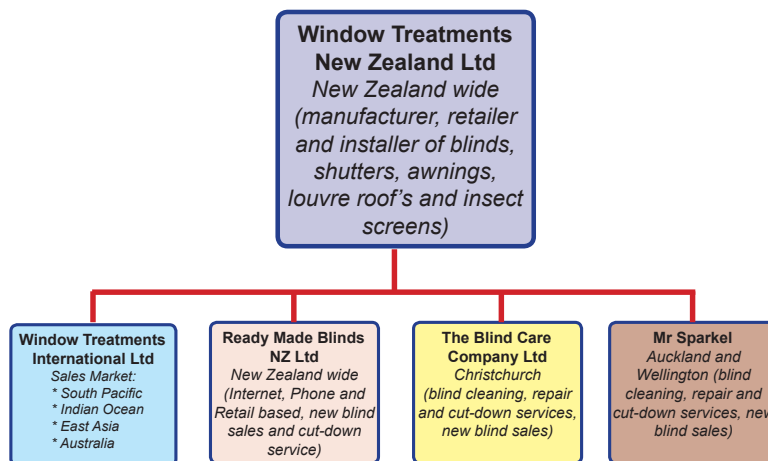

Specification Contents Overview

The specification folder contains technical information on all products with their matching specifications that can be used during the design process.

Specification information within these pages is regularly updated by Window Treatments NZ Ltd, however we encourage Architects and Specifiers to call us on 0800 36 36 39 or email sales@window-treatments.co.nz for clarification or additional information that may be required.