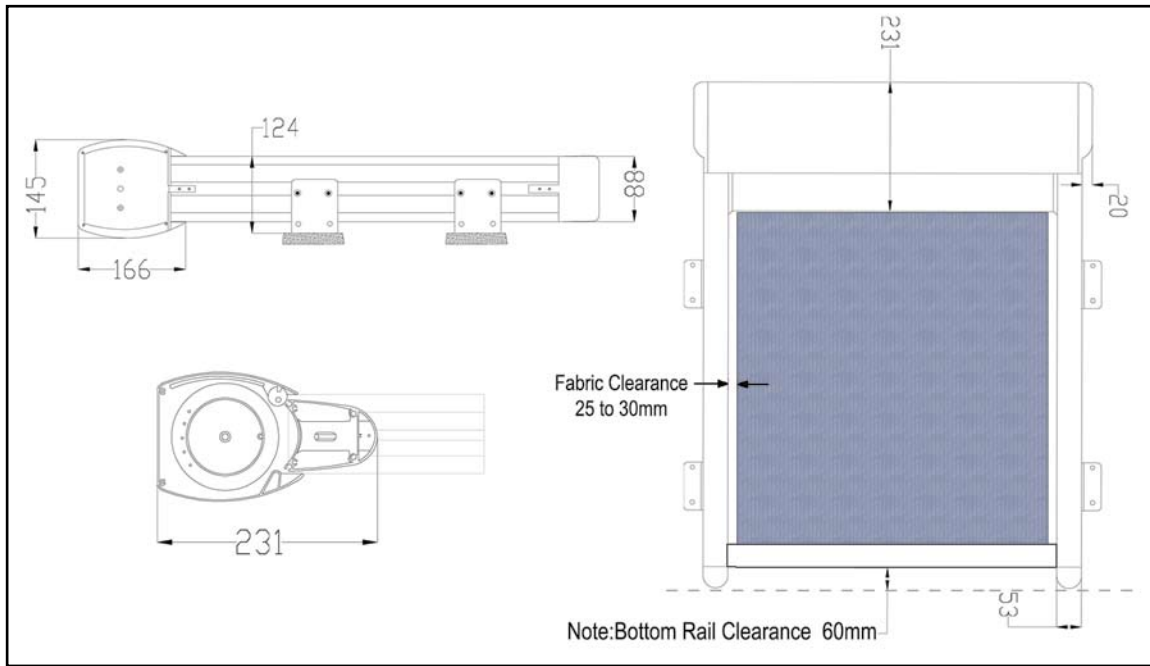

TERRAZA AWNINGS

PHOTO	MATERIEL NO.	PART NAME	PHOTO	MATERIEL NO.	PART NAME
	93001	COVER BOX (UPPER)		93009	FRONT BAR
	93002	COVER BOX (NETHER)		93010L/R	MOVING WHEEL ASSEMBLY
	93003L/R	SUPPOERTING BOARD		93011L/R	SLIDING RAIL LEAD ASSEMBLY
	93004	Ø80 REEL WINDING PLUG SUPPORTING		93012	BRACKET
	93005	Ø80 REEL WINDING PLUG		93013	PVC TUBE
	93006	MOTOR CASING WITH CHANNEL		93014	SPRING
	93007	Ø80 REEL WINDING PLUG (POWDER SIDE)		93015	SLIDING RAIL
	93008	Ø80 REEL (ALU, THICKNEES 1.2mm)			