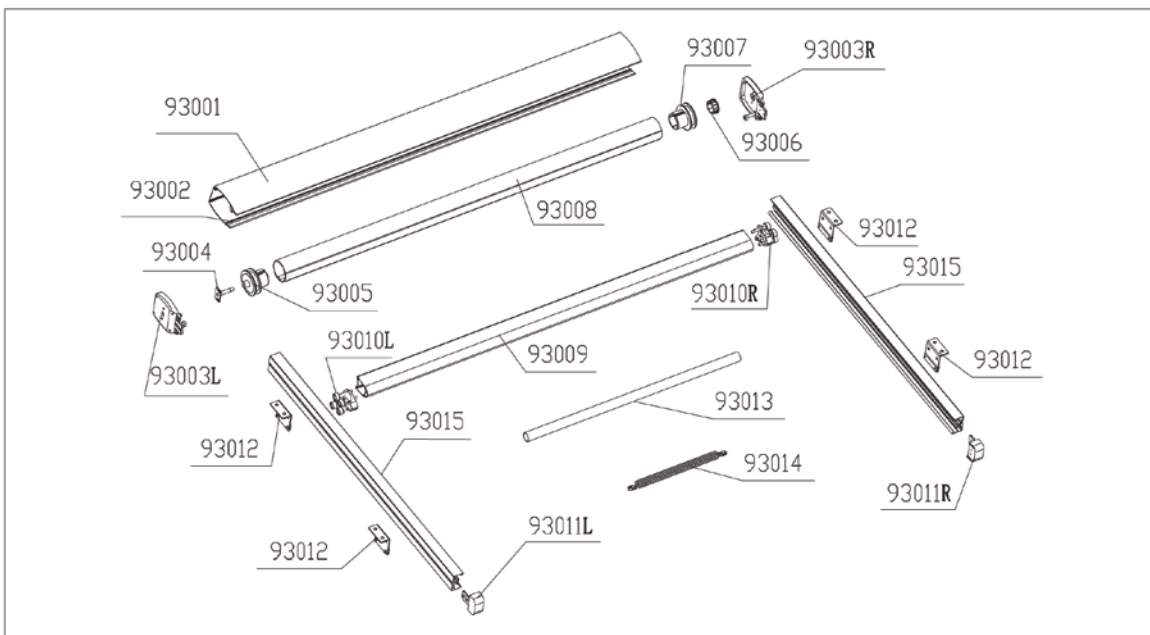

TERRAZZA AWNINGS

Terrazza Awning – Interior & Exterior

- Manufactured in New Zealand exclusively by Window Treatments NZ Ltd
- 2 year warranty
- Suitable for both under glass (interior) and over the top of glass or pergola (exterior)
- Motorised with switch or remote control.
- Can be connected to your BMS.
- Wind sensor and or rain sensor options
- Suits exterior textilene screen fabric or awning fabric.
- Aluminium side channels, cassette box & bottom rails available in White, Off white and Grey.
- Aluminium end caps & pulleys in White only
- Maximum recommended width 5500mm with a projection of 5500mm.
- Minimum recommended width 1800mm with projection of 1000mm.
- Designed for wind and light control but not suitable as a rain shelter.

TERRAZA AWNINGS

PHOTO	MATERIEL NO.	PART NAME	PHOTO	MATERIEL NO.	PART NAME
	93001	COVER BOX (UPPER)		93009	FRONT BAR
	93002	COVER BOX (NETHER)		93010L/R	MOVING WHEEL ASSEMBLY
	93003L/R	SUPPOERTING BOARD		93011L/R	SLIDING RAIL LEAD ASSEMBLY
	93004	Ø80 REEL WINDING PLUG SUPPORTING		93012	BRACKET
	93005	Ø80 REEL WINDING PLUG		93013	PVC TUBE
	93006	MOTOR CASING WITH CHANNEL		93014	SPRING
	93007	Ø80 REEL WINDING PLUG (POWDER SIDE)		93015	SLIDING RAIL
	93008	Ø80 REEL (ALU, THICKNEES 1.2mm)			