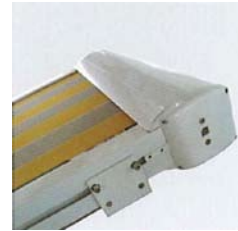

TERRAZZA AWNINGS

Terrazza Awning – Interior & Exterior

- Manufactured in New Zealand exclusively by Window Treatments NZ Ltd
- 2 year warranty
- Suitable for both under glass (interior) and over the top of glass or pergola (exterior)
- Motorised with switch or remote control.
- Can be connected to your BMS.
- Wind sensor and or rain sensor options
- Suits exterior textilene screen fabric or awning fabric.
- Aluminium side channels, cassette box & bottom rails available in White, Off white and Grey.
- Aluminium end caps & pulleys in White only
- Maximum recommended width 5500mm with a projection of 5500mm.
- Minimum recommended width 1800mm with projection of 1000mm.
- Designed for wind and light control but not suitable as a rain shelter.

TERRAZA AWNINGS

PHOTO	MATERIEL NO.	PART NAME	PHOTO	MATERIEL NO.	PART NAME
	93001	COVER BOX (UPPER)		93009	FRONT BAR
	93002	COVER BOX (NETHER)		93010L/R	MOVING WHEEL ASSEMBLY
	93003L/R	SUPPOERTING BOARD		93011L/R	SLIDING RAIL LEAD ASSEMBLY
	93004	Ø80 REEL WINDING PLUG SUPPORTING		93012	BRACKET
	93005	Ø80 REEL WINDING PLUG		93013	PVC TUBE
	93006	MOTOR CASING WITH CHANNEL		93014	SPRING
	93007	Ø80 REEL WINDING PLUG (POWDER SIDE)		93015	SLIDING RAIL
	93008	Ø80 REEL (ALU, THICKNEES 1.2mm)			